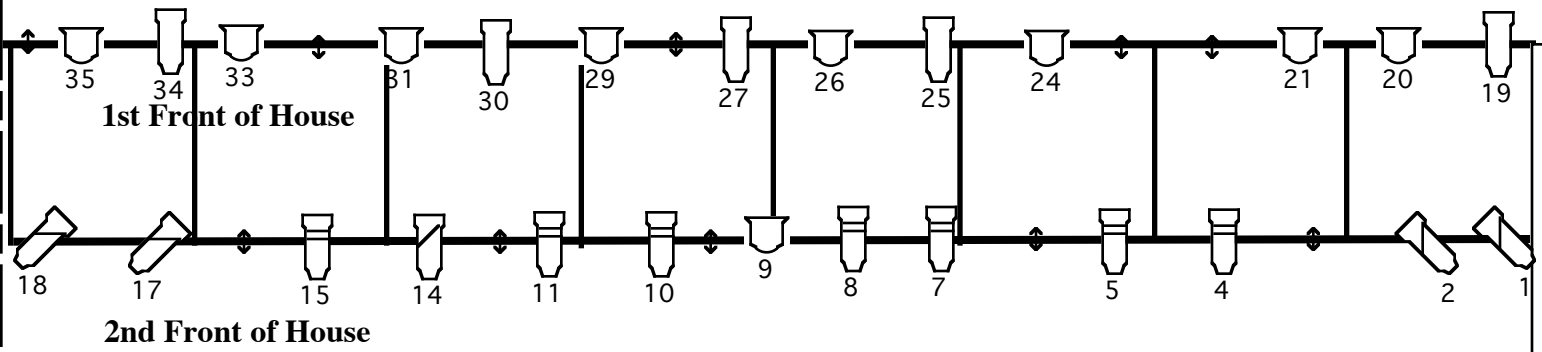

Down Stage Edge

32'-0"

Key

-  26° Source Four Jr.
-  36° Source Four Jr.
-  25-50° Source Four J
-  Color Chan
-  Medium
-  Panel

GreenValley Community Arts Center

3/20/09

Notes: